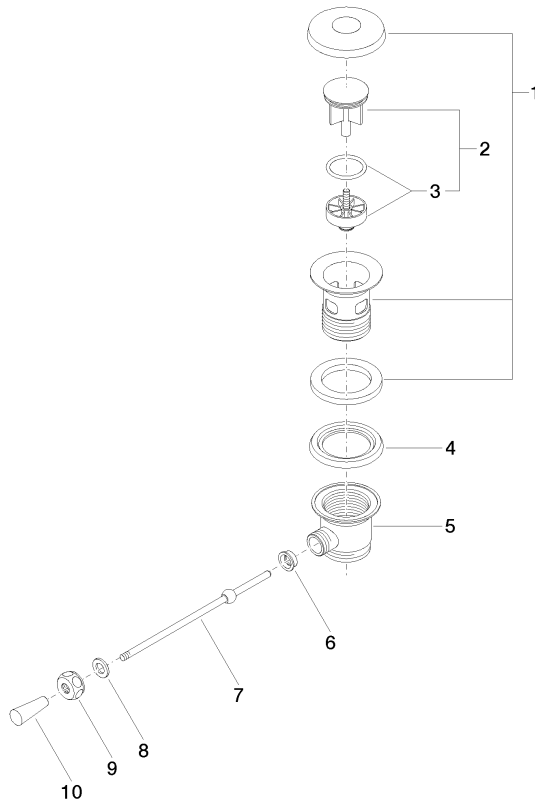

10 300 970

- length of knee lever 185 mm
- Only suitable for basins with an overflow.

Fits: IMO, LULU, MADISON, MEM, TARA,  
CL.1, LISSÉ, VAIA, META, CYO

	Matte Black	10 300 970-33
	Chrome	10 300 970-00
	Brushed Platinum	10 300 970-06
	Platinum	10 300 970-08
	Durabross (23kt Gold)	10 300 970-09
	Dark Chrome	10 300 970-19
	Light Gold	10 300 970-26
	Brushed Light Gold	10 300 970-27
	Brushed Durabross (23kt Gold)	10 300 970-28
	Brushed Bronze	10 300 970-42
	Brushed Champagne (22kt Gold)	10 300 970-46
	Champagne (22kt Gold)	10 300 970-47
	Brushed Chrome	10 300 970-93
	Brushed Dark Platinum	10 300 970-99

10 300 970

10 300 970

Parts for other finishes can be found here: [Chrome](#)

### Spare parts list

No.	Item Number	Name	Quantity used	Delivery time
1	90 11 01 026 00-33	cup	1	30
2	04 31 20 016 00-33	plug	1	30
3	04 28 10 026 00 90	accessories	1	2
4	09 14 03 025 90	seal	1	2
5	09 11 01 023-33	cup	1	30
6	09 14 05 040 90	seal	1	2
7	09 31 09 055-33	pull-rod	1	60
8	09 30 11 049 90	disc	1	2
9	09 23 30 003-33	nut	1	60
10	09 20 01 040-33	handle	1	30