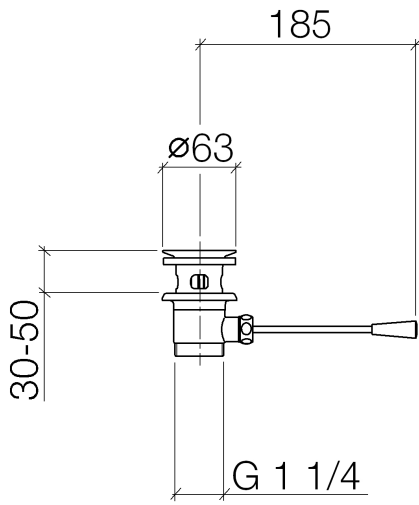

10 300 970

- length of knee lever 185 mm
- Only suitable for basins with an overflow.

Fits: IMO, LULU, MADISON, MEM, TARA,  
CL.1, LISSÉ, VAIA, META, CYO

	Matte Black	10 300 970-33
	Chrome	10 300 970-00
	Brushed Platinum	10 300 970-06
	Platinum	10 300 970-08
	Durabross (23kt Gold)	10 300 970-09
	Dark Chrome	10 300 970-19
	Light Gold	10 300 970-26
	Brushed Light Gold	10 300 970-27
	Brushed Durabross (23kt Gold)	10 300 970-28
	Brushed Bronze	10 300 970-42
	Brushed Champagne (22kt Gold)	10 300 970-46
	Champagne (22kt Gold)	10 300 970-47
	Brushed Chrome	10 300 970-93
	Brushed Dark Platinum	10 300 970-99

10 300 970

10 300 970

Parts for other finishes can be found here: [Chrome](#)

### Spare parts list

No.	Item Number	Name	Quantity used	Delivery time
1	90 11 01 026 00-33	cup	1	30
2	04 31 20 016 00-33	plug	1	30
3	04 28 10 026 00 90	accessories	1	2
4	09 14 03 025 90	seal	1	2
5	09 11 01 023-33	cup	1	30
6	09 14 05 040 90	seal	1	2
7	09 31 09 055-33	pull-rod	1	60
8	09 30 11 049 90	disc	1	2
9	09 23 30 003-33	nut	1	60
10	09 20 01 040-33	handle	1	30